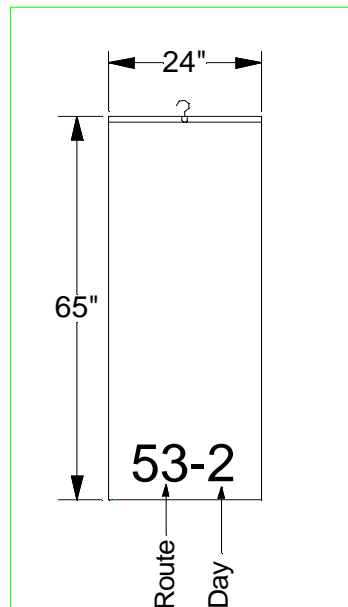

Route Storage Banner / Flag

Identification Banners/Flags with route number & day number.
Six Colors available.

Can be used to easily identify route, day, stop. Use a different colors for each day/or route etc. Numbers can be for days or stops, etc

Route banners can be used in many ways:

Route number 53 with five days:

- 53-1 (Navy Blue) would be route 53 day 1
- 53-2 (Yellow) would be route 53 day 2
- 53-3 (Green) would be route 53 day 3
- 53-4 (White) would be route 53 day 4
- 53-5 (Red) would be route 53 day 5

Route 53 with 10 stops can be numbered 53-1 thru 53-10 with different colors for each day. Such as:

- Navy Blue for Monday
- Yellow for Tuesday
- Green for Wednesday
- etc.

Each color could be used for different routes re: Blue route, Green route, Orange route, etc. with numbers for each stop or day.