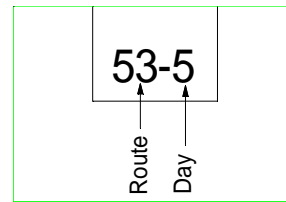

Route Storage Banner / Flag

Identification Banners/Flags with route number & day number.
Six Colors available.

Can be used to easily identify route, day, stop. Use a different colors for each day/or route etc. Numbers can be for days or stops, etc

Route banners can be used in many ways:

Route number 53 with five days:

- 53-1 (Navy Blue) would be route 53 day 1
- 53-2 (Yellow) would be route 53 day 2
- 53-3 (Green) would be route 53 day 3
- 53-4 (White) would be route 53 day 4
- 53-5 (Red) would be route 53 day 5

Route 53 with 10 stops can be numbered 53-1 thru 53-10 with different colors for each day. Such as:

- Navy Blue for Monday
- Yellow for Tuesday
- Green for Wednesday
- etc.

Each color could be used for different routes re: Blue route, Green route, Orange route, etc. with numbers for each stop or day.