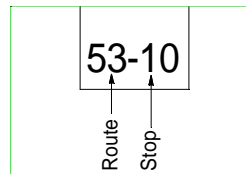

Route banners can be used in many ways:

Route number 53 with five days:

- 53-1 (Navy Blue) would be route 53 day 1
- 53-2 (Yellow) would be route 53 day 2
- 53-3 (Green) would be route 53 day 3
- 53-4 (White) would be route 53 day 4
- 53-5 (Red) would be route 53 day 5

Route 53 with 10 stops can be numbered 53-1 thru 53-10 with different colors for each day. Such as:

- Navy Blue for Monday
- Yellow for Tuesday
- Green for Wednesday
- etc.

Each color could be used for different routes re: Blue route, Green route, Orange route, etc. with numbers for each stop or day.